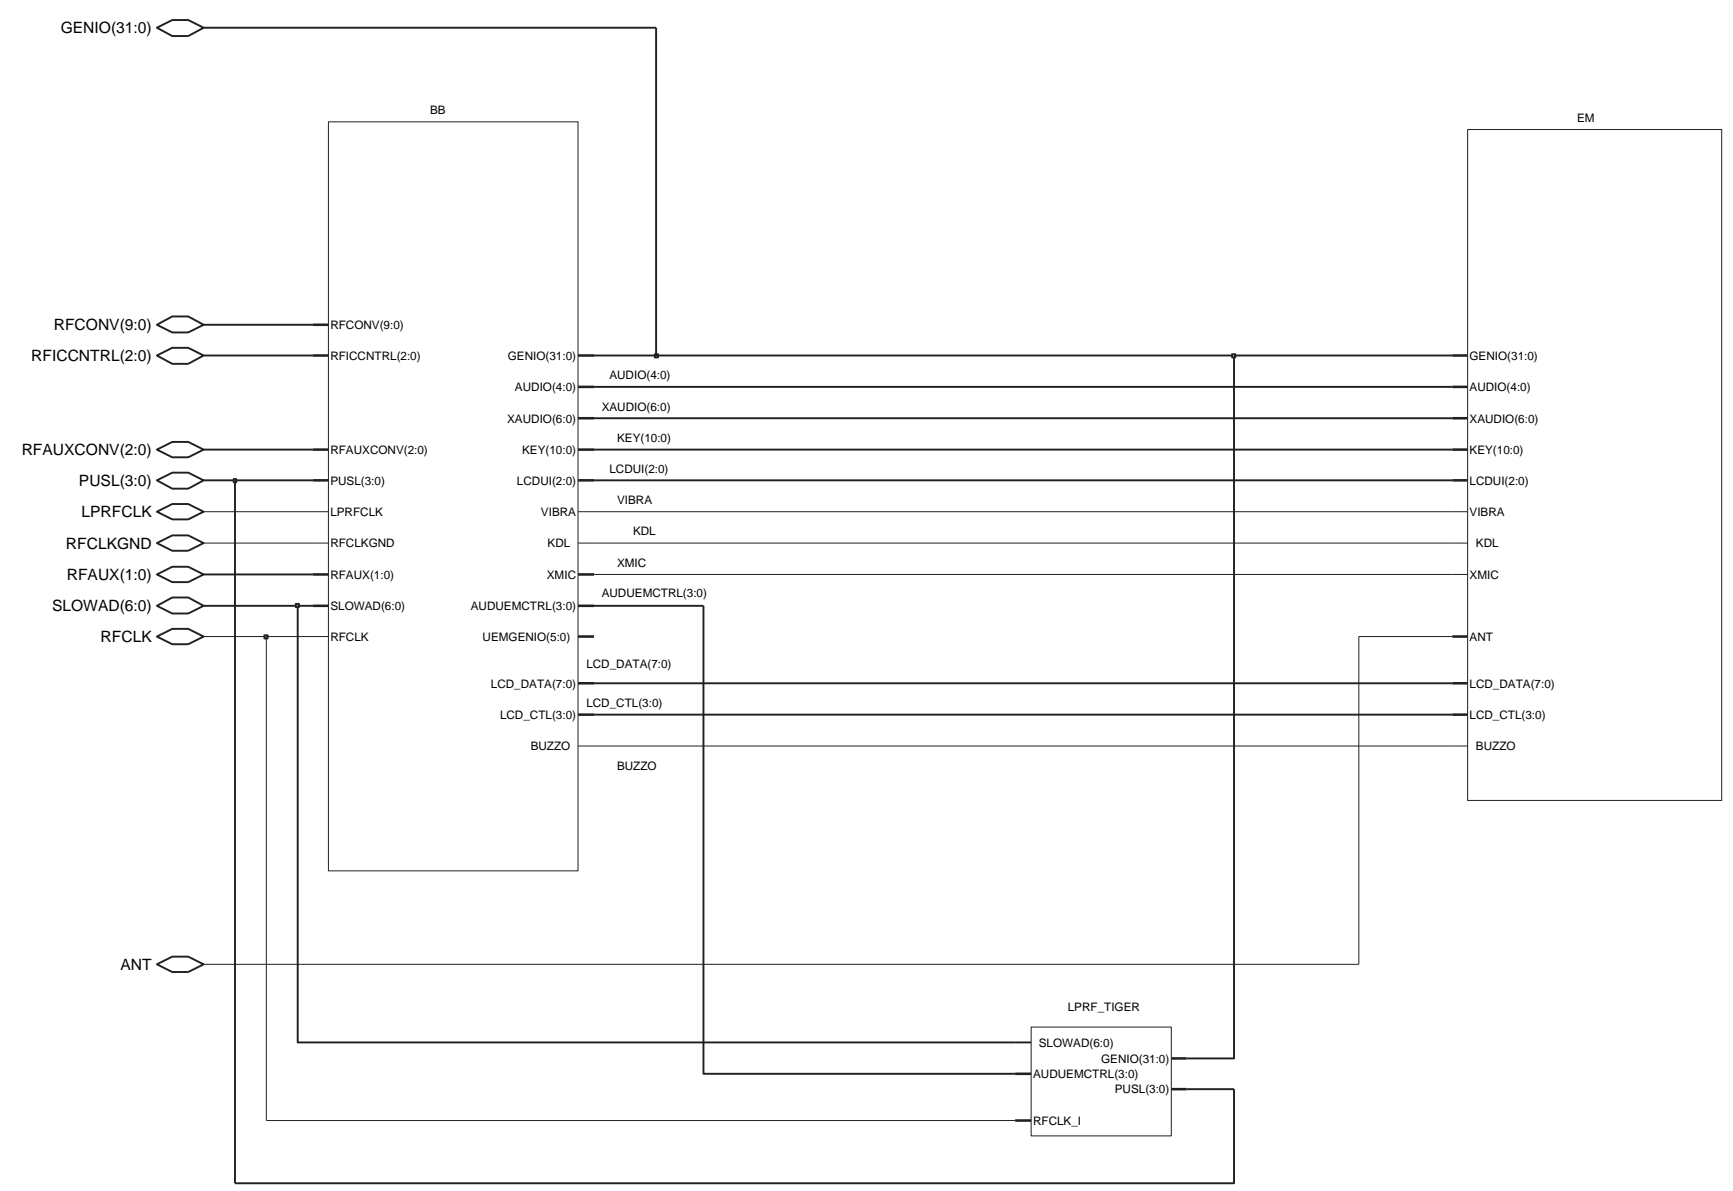

BTHFMRDS_2.0D_141 A1.0 2006 WK 39 RELEASE

BLUETOOTH & FM RADIO DISCRETE

REFERENCE NUMBER ALLOCATION
 KEYUI: 2400 to 2599
 AUDIO: 2100 to 2199