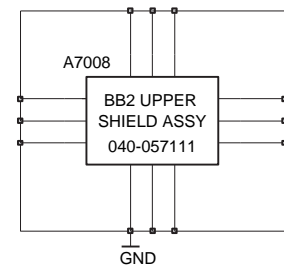

BTHFMRDS_2.0D_141 A1.0 2006 WK 39 RELEASE

BLUETOOTH & FM RADIO DISCRETE

REFERENCE NUMBER ALLOCATION
 KEYUI: 2400 to 2599
 AUDIO: 2100 to 2199