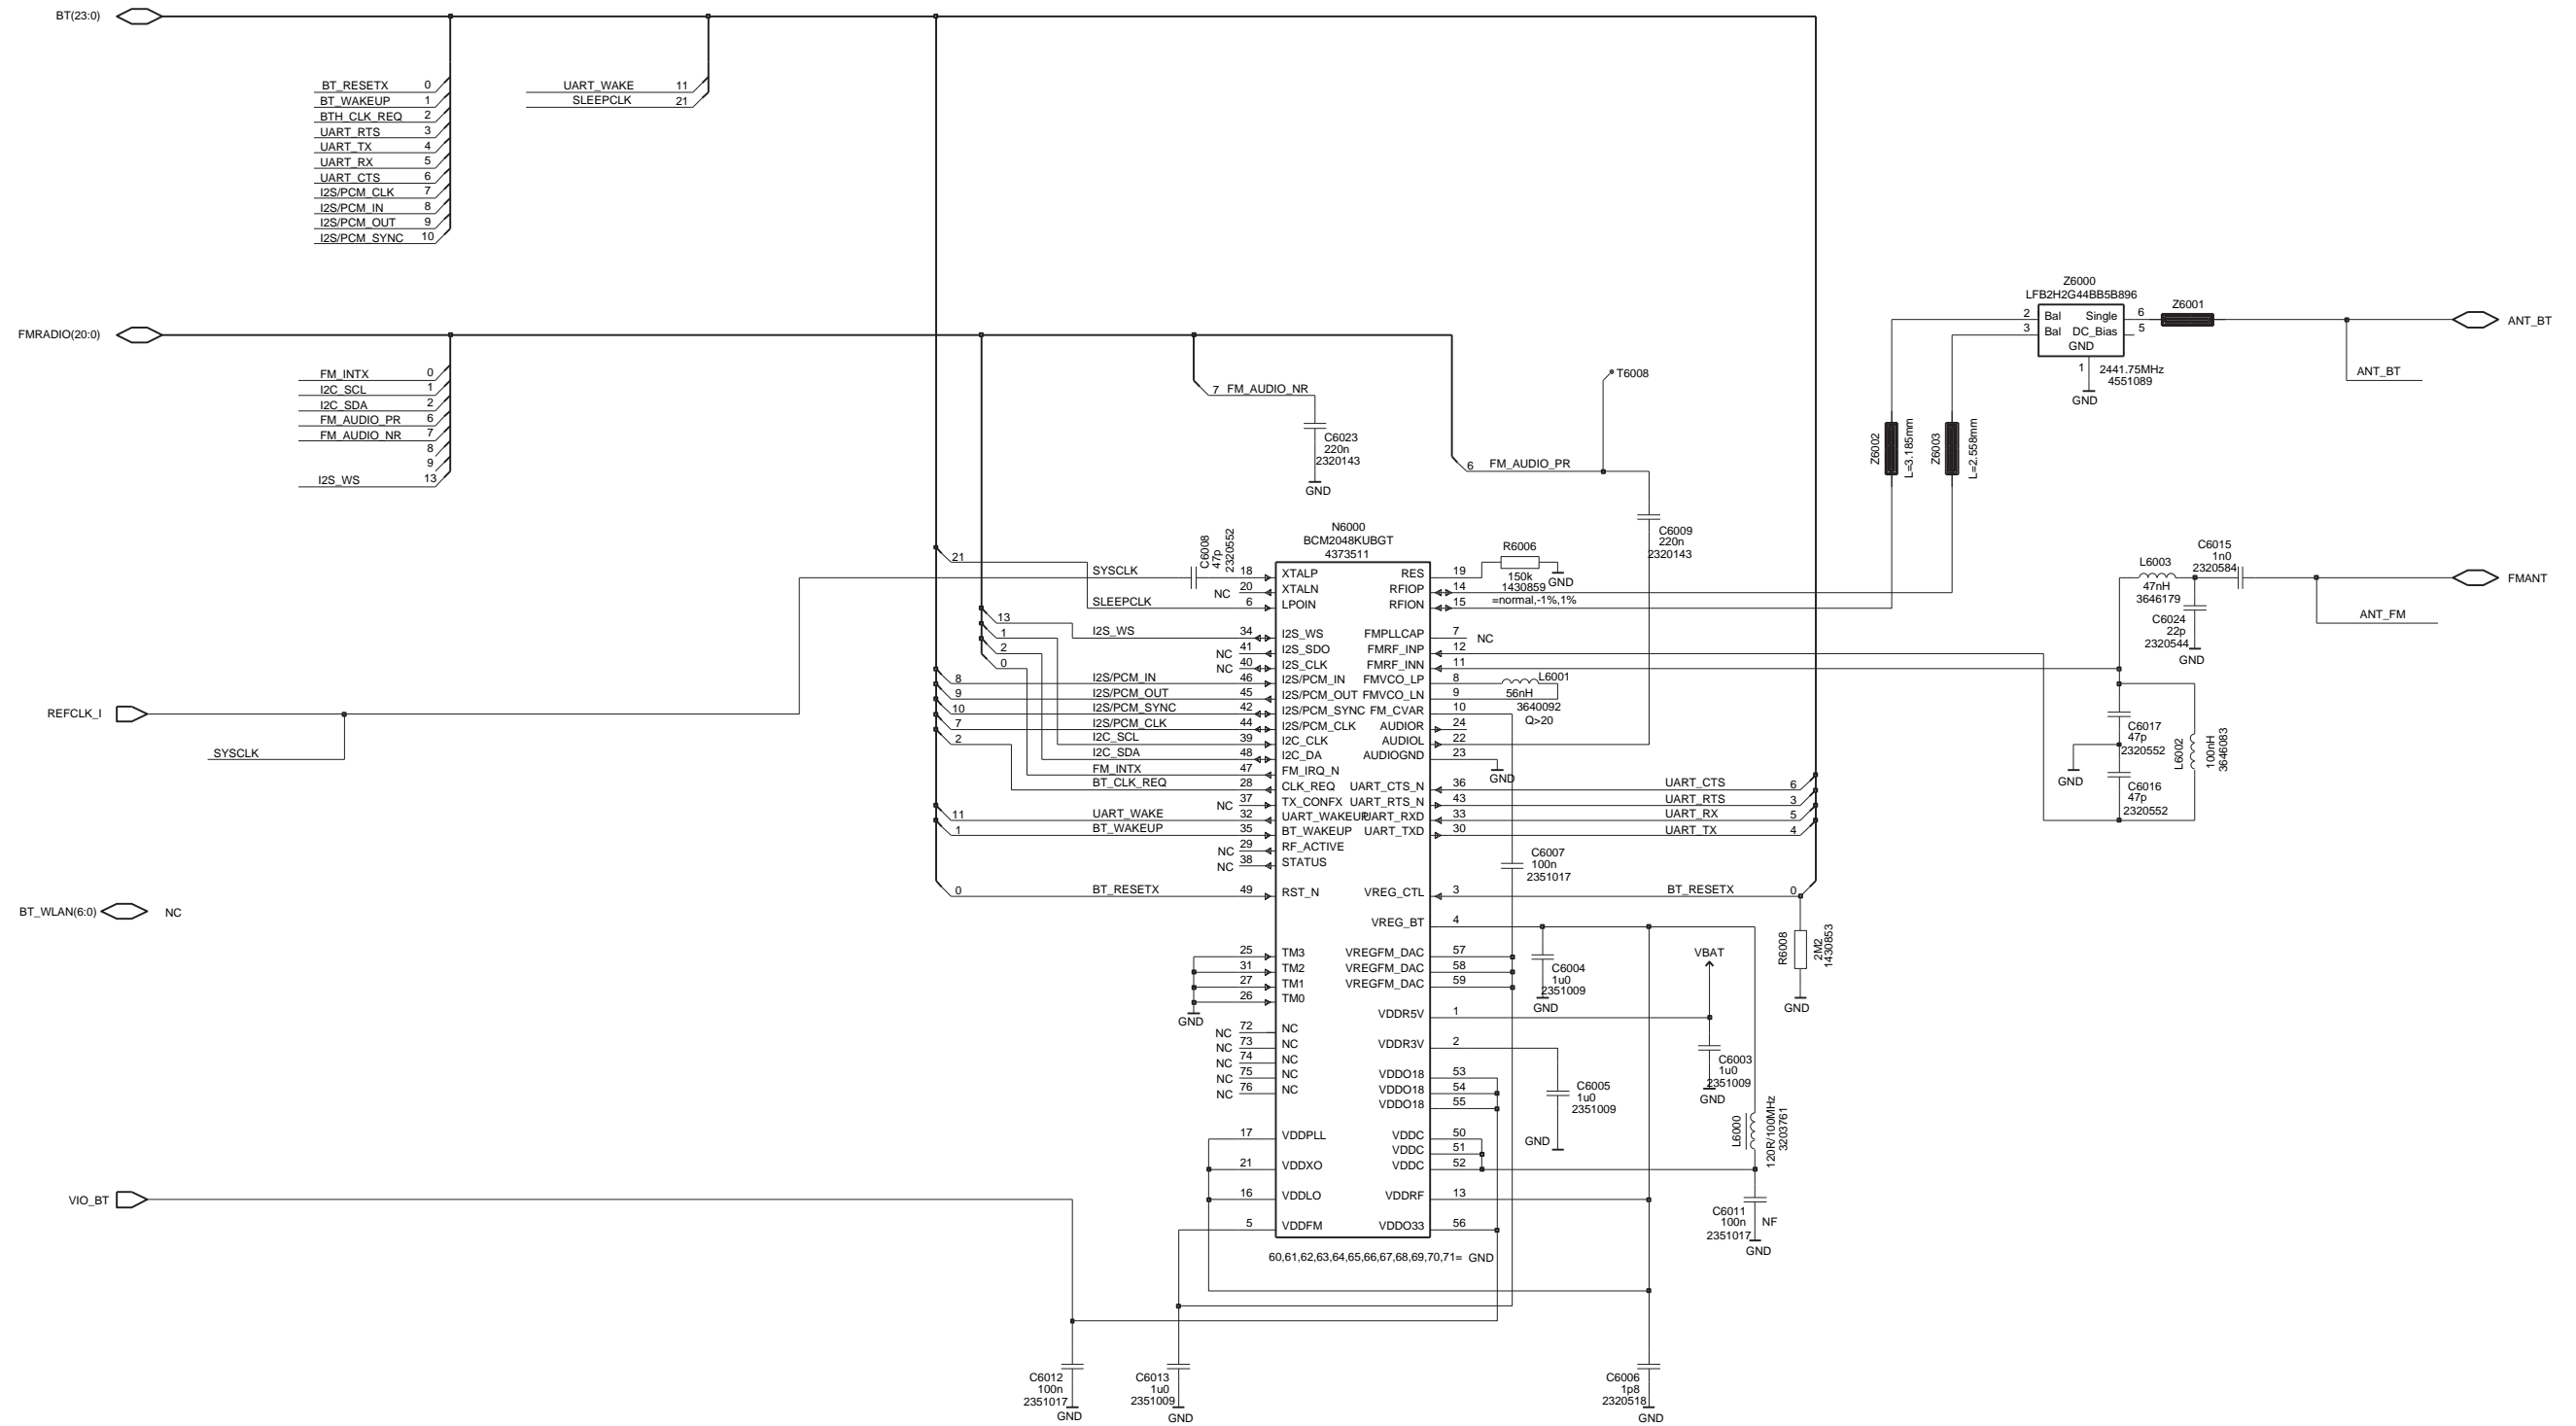

BTHFMRDS_2.0D_141 A1.0 2006 WK 39 RELEASE

BLUETOOTH & FM RADIO DISCRETE

REFERENCE NUMBER ALLOCATION
 KEYUI: 2400 to 2599
 AUDIO: 2100 to 2199