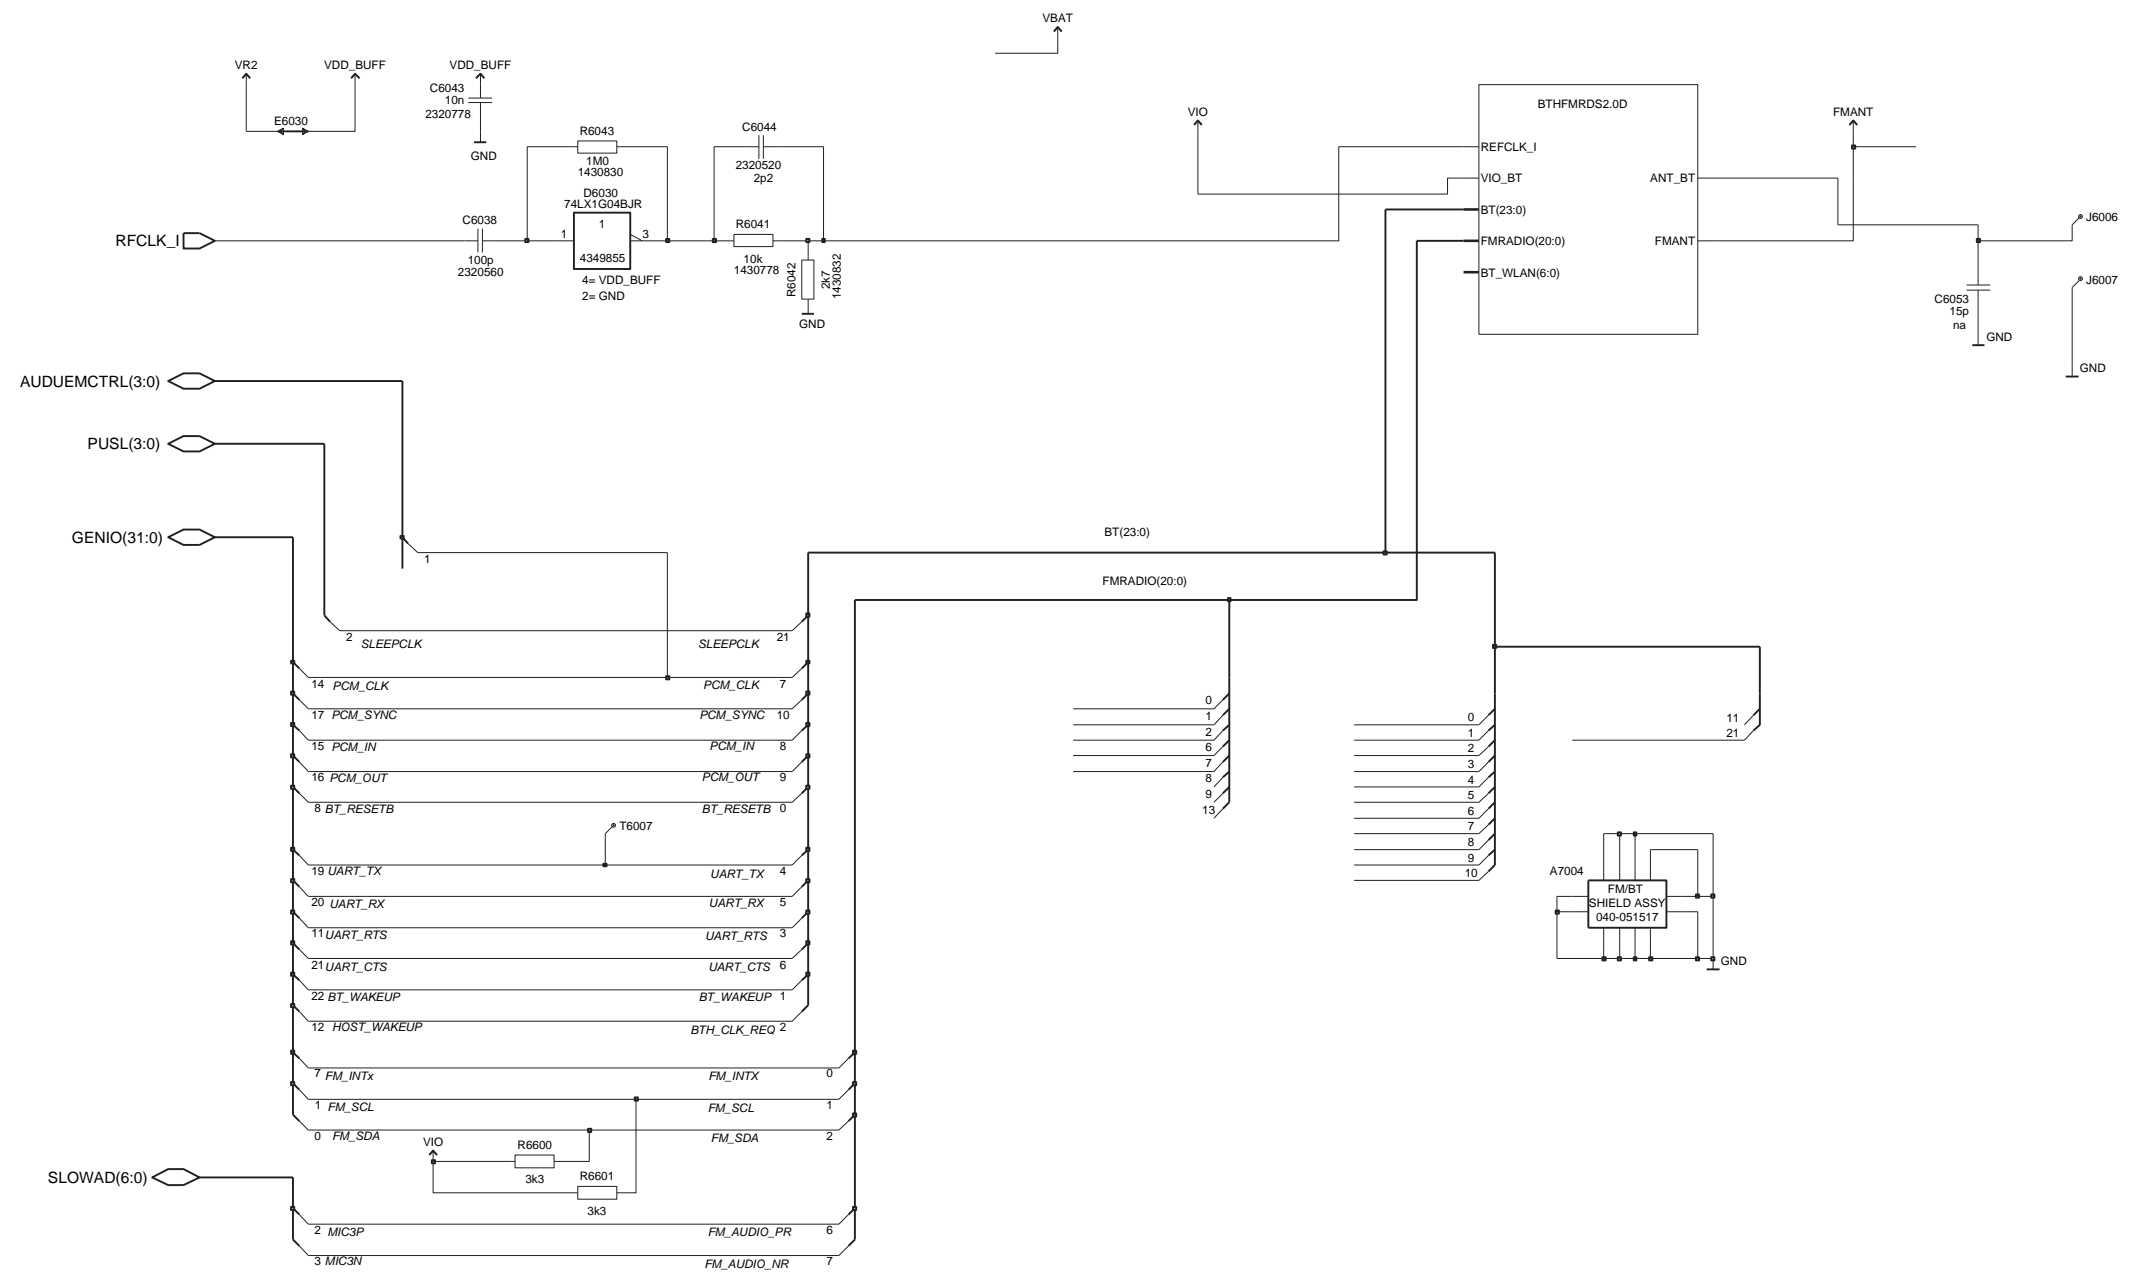

BTHFMRDS_2.0D_141 A1.0 2006 WK 39 RELEASE

BLUETOOTH & FM RADIO DISCRETE

REFERENCE NUMBER ALLOCATION
 KEYUI: 2400 to 2599
 AUDIO: 2100 to 2199