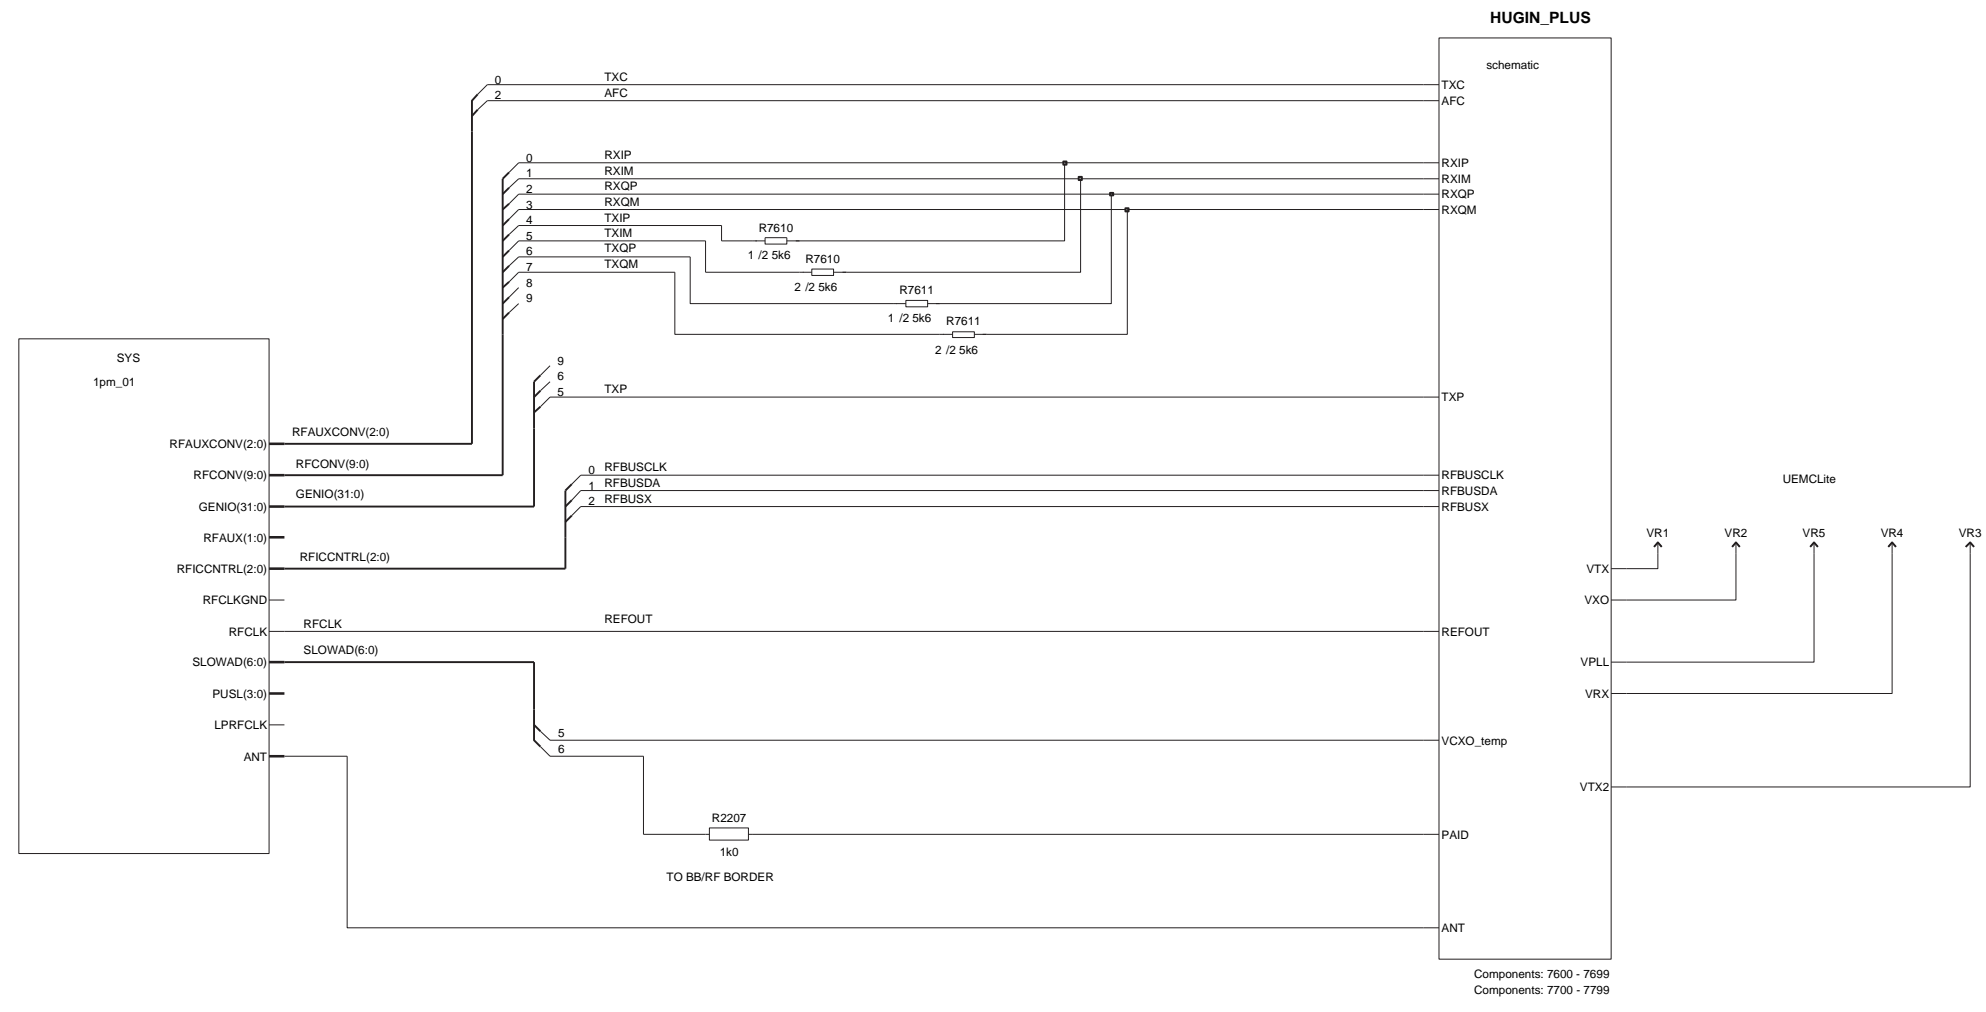

BTHFMRDS_2.0D_141 A1.0 2006 WK 39 RELEASE

BLUETOOTH & FM RADIO DISCRETE

REFERENCE NUMBER ALLOCATION
 KEYUI: 2400 to 2599
 AUDIO: 2100 to 2199